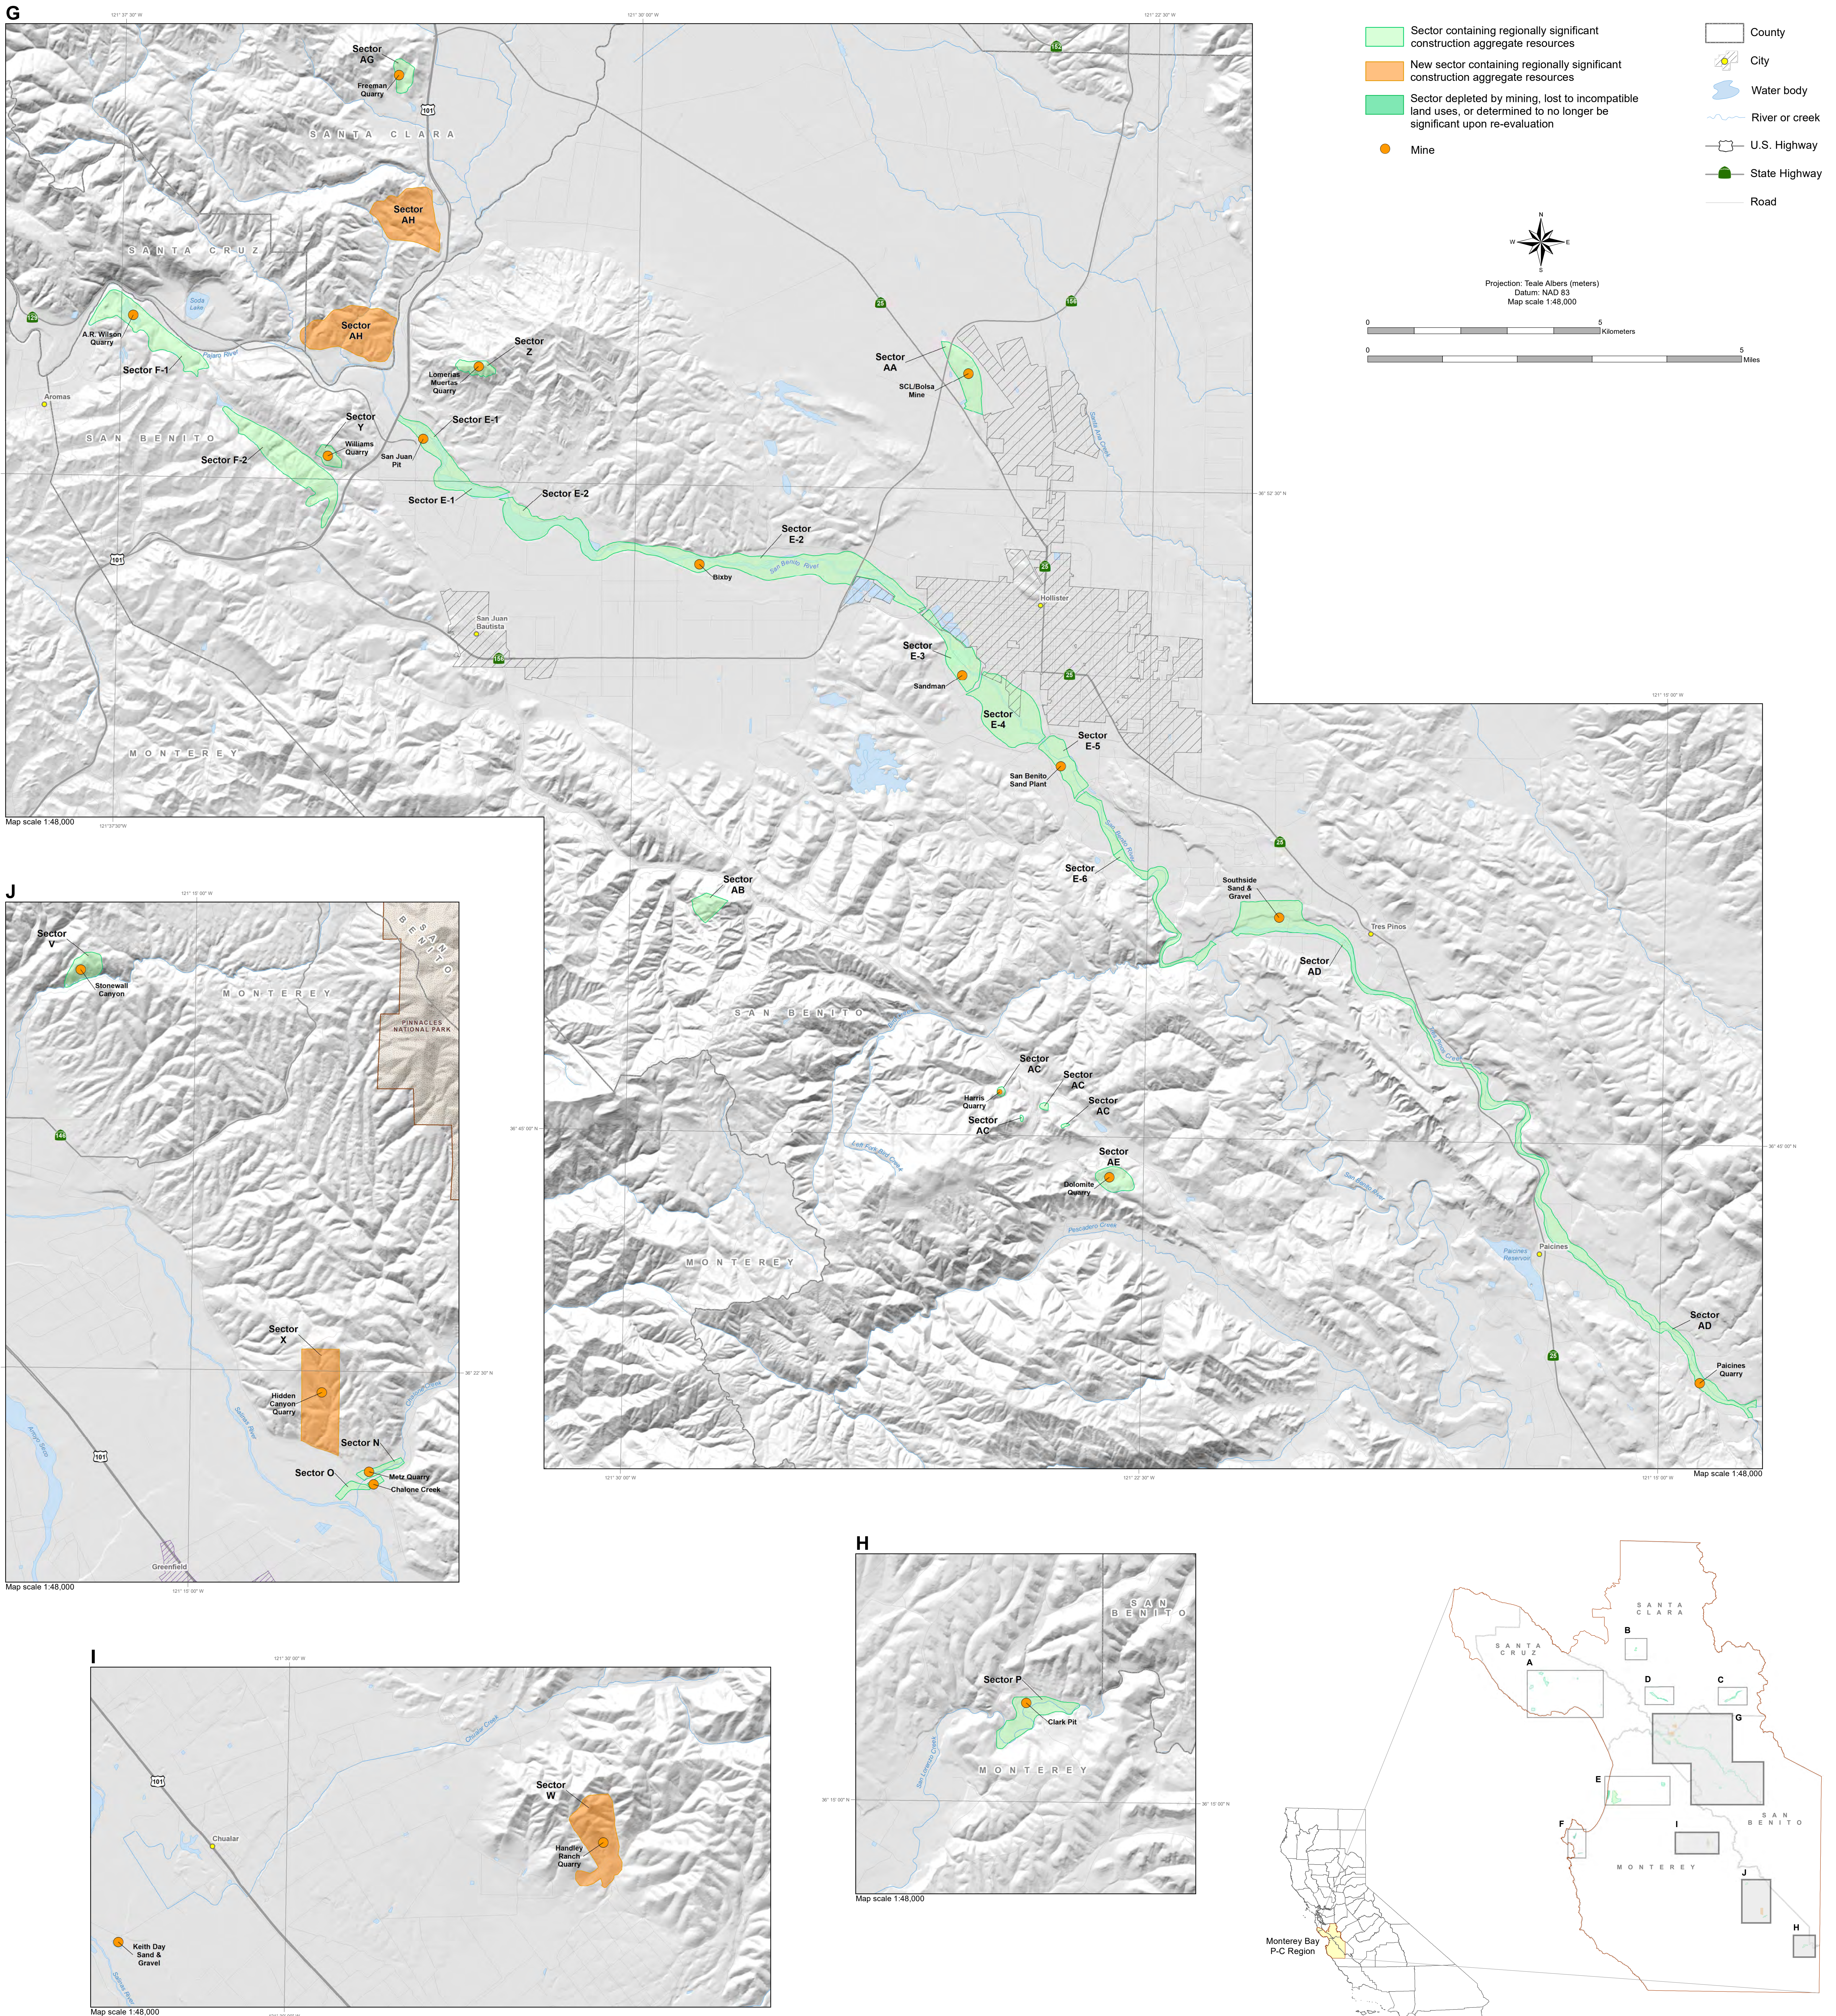

California Geological Survey

Sector Map for Construction Aggregate in the Monterey Bay Production-Consumption Region

By Erica L. Key

2021

California
Department of Conservation
California Geological Survey

www.conservation.ca.gov/cgs